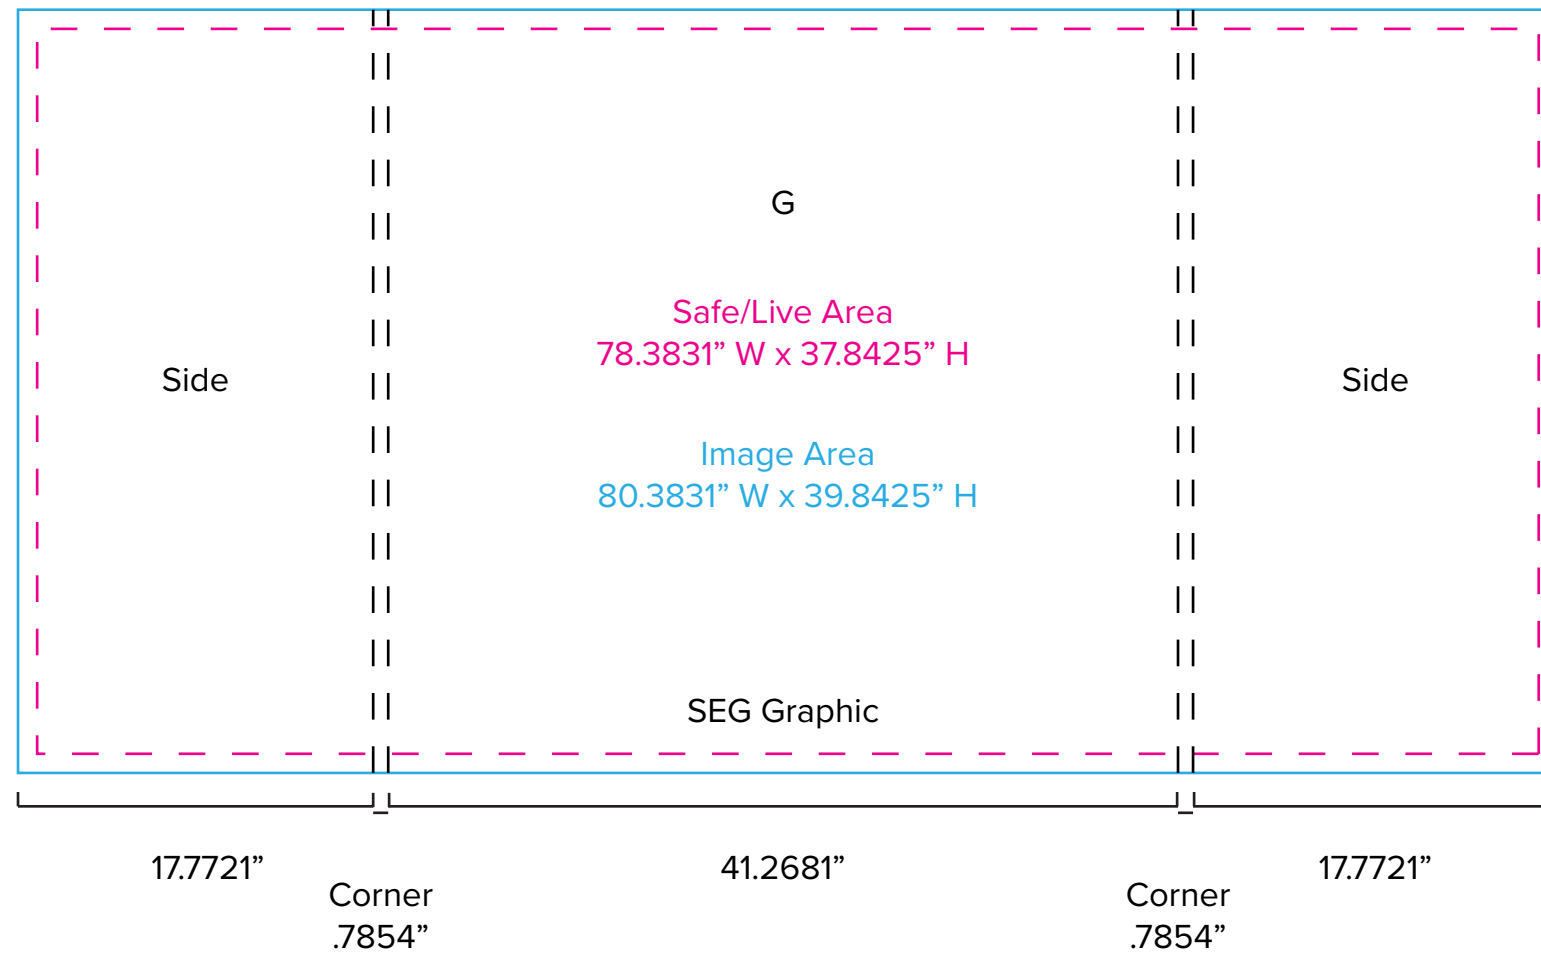

Graphic Template
10 x 10 Inline Exhibit
SEG Graphics,
Sintra Door and Panel

NOTE: All Raster Art (jpg, tiff,psd, png, etc.) must be at least 100 dpi at print size.

Graphic Template
10 x 10 Inline Exhibit
GOD-1558 Reception Counter
SEG Version

NOTE:
1/2" of graphic perimeter
is hidden by extrusion

NOTE: All Raster Art (jpg, tiff, psd, png, etc.) must be at least 100 dpi at print size.

Graphic Template
10 x 10 Inline Exhibit
GOD-1558 Reception Counter
Sintra Version

NOTE:
1/2" of graphic perimeter
is hidden by extrusion

NOTE: All Raster Art (jpg, tiff,psd, png, etc.) must be at least 100 dpi at print size.