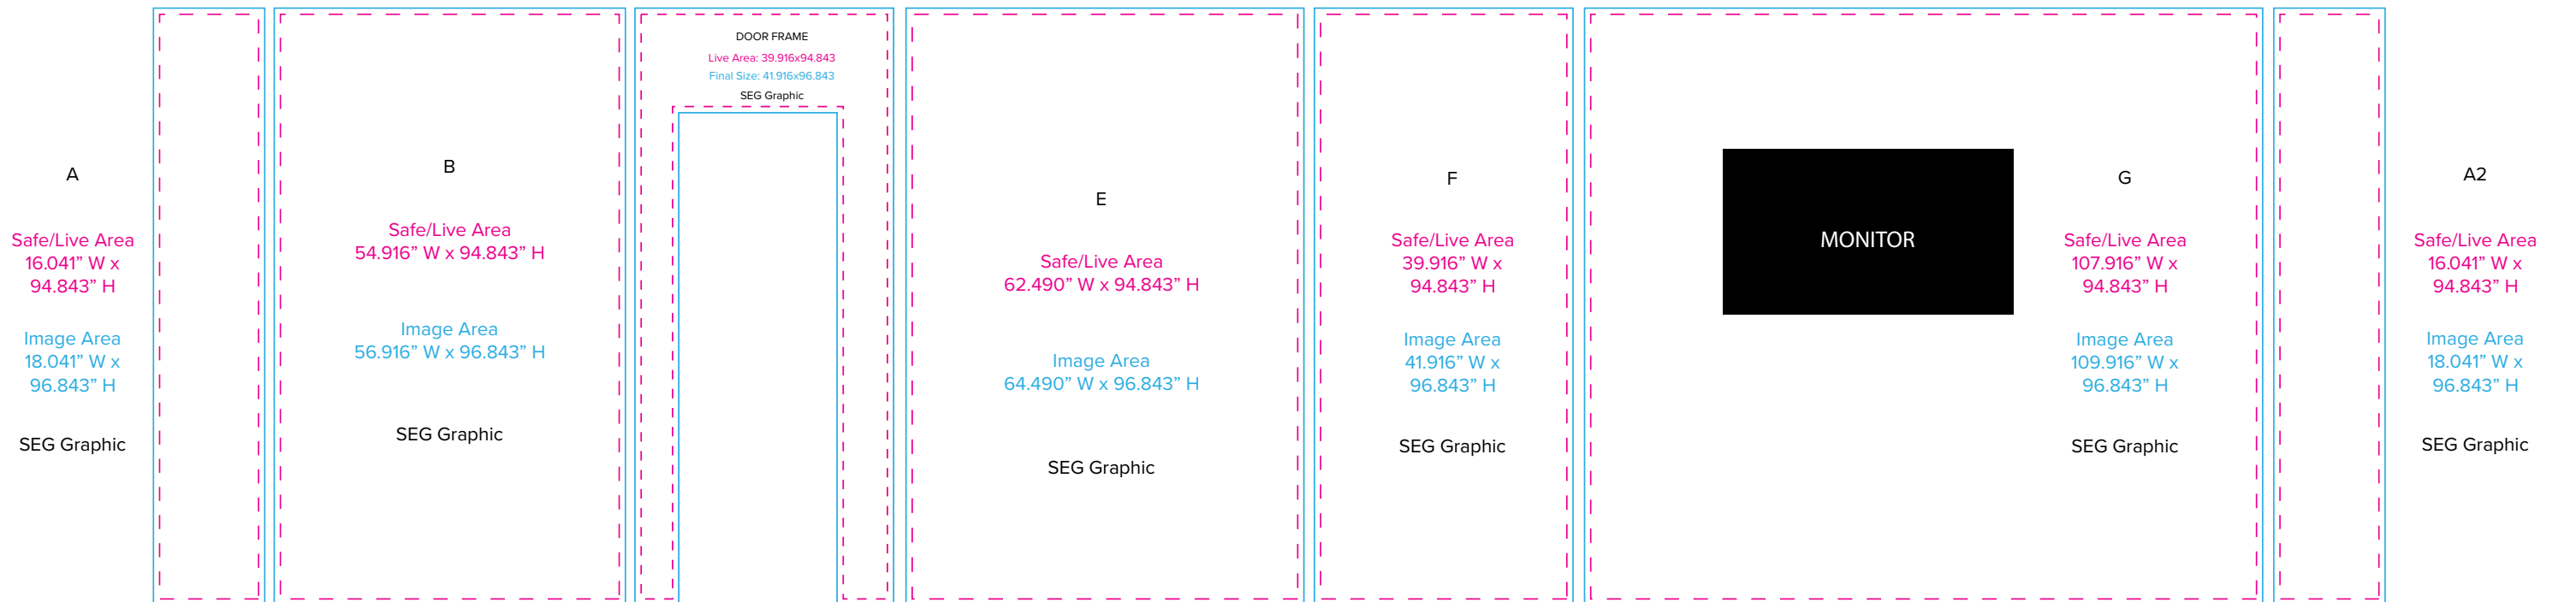

Graphic Template
10 x 10 Inline Exhibit
SEG Graphics,
Sintra Door and Panel

NOTE: All Raster Art (jpg, tiff,psd, png, etc.) must be at least 100 dpi at print size.

Graphic Template
10 x 10 Inline Exhibit
GOD-1558 Reception Counter
SEG Version

NOTE:
1/2" of graphic perimeter
is hidden by extrusion

NOTE: All Raster Art (jpg, tiff, psd, png, etc.) must be at least 100 dpi at print size.

Graphic Template
10 x 10 Inline Exhibit
GOD-1558 Reception Counter
Sintra Version

NOTE:
1/2" of graphic perimeter
is hidden by extrusion

NOTE: All Raster Art (jpg, tiff,psd, png, etc.) must be at least 100 dpi at print size.