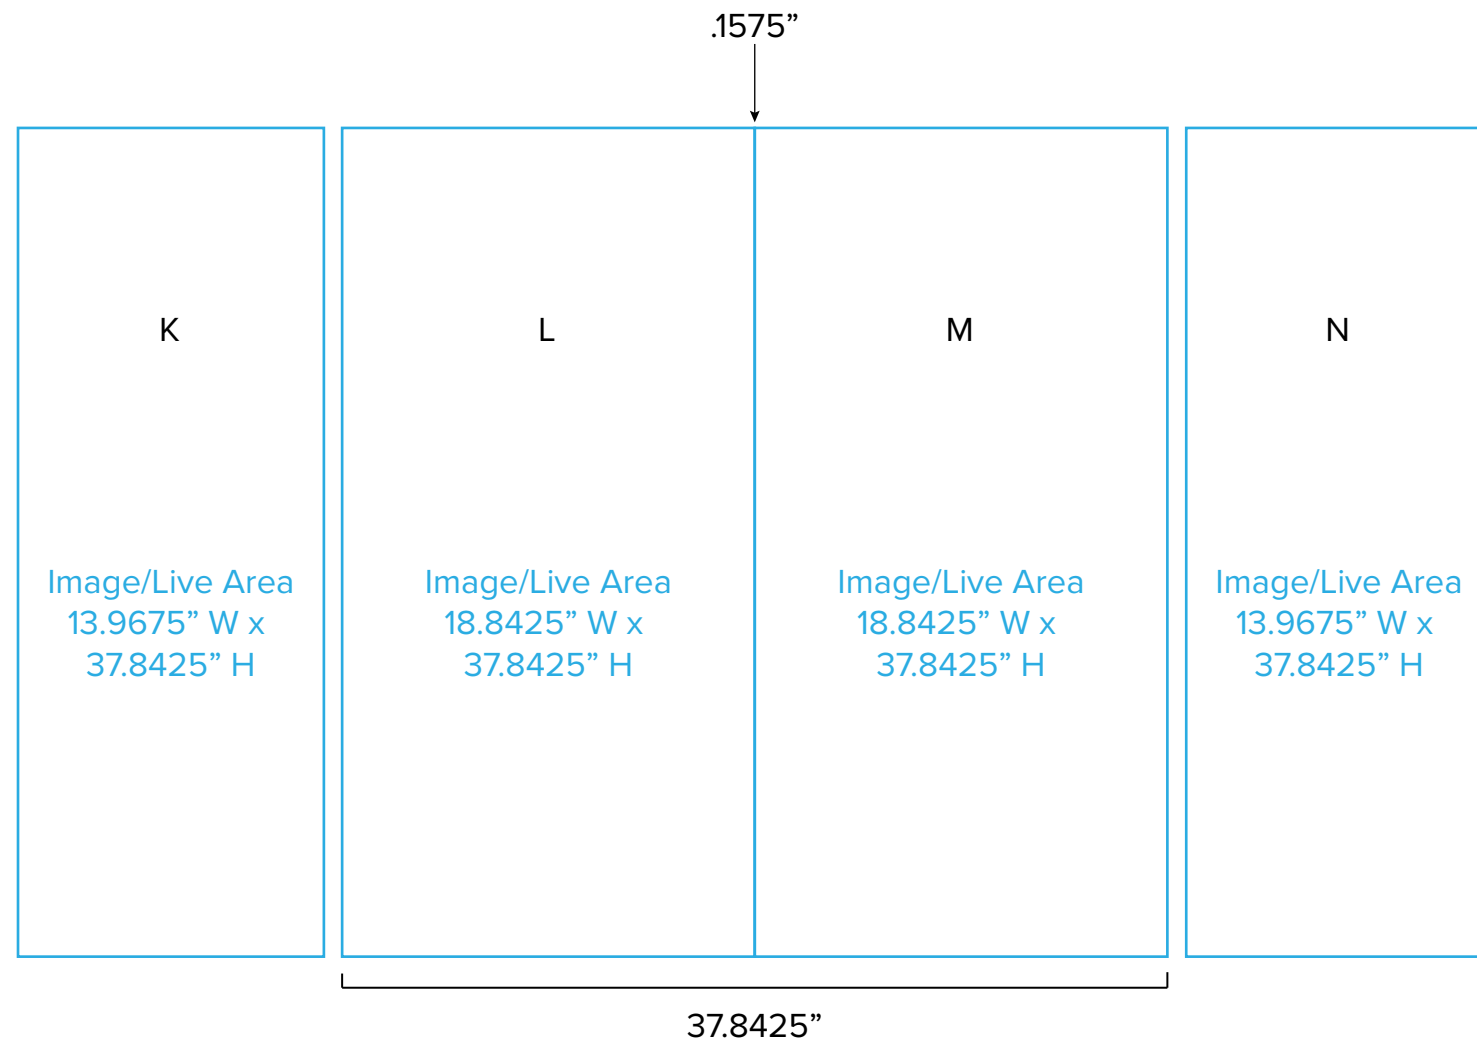

Graphic Template
10 x 10 Inline Exhibit
SEG Graphics,
Sintra Door and Panel

NOTE: All Raster Art (jpg, tiff,psd, png, etc.) must be at least 100 dpi at print size.

Graphic Template
10 x 10 Inline Exhibit
GOD-1558 Reception Counter
SEG Version

NOTE:
1/2" of graphic perimeter
is hidden by extrusion

NOTE: All Raster Art (jpg, tiff, psd, png, etc.) must be at least 100 dpi at print size.

Graphic Template
10 x 10 Inline Exhibit
GOD-1558 Reception Counter
Sintra Version

NOTE:
1/2" of graphic perimeter
is hidden by extrusion

NOTE: All Raster Art (jpg, tiff,psd, png, etc.) must be at least 100 dpi at print size.